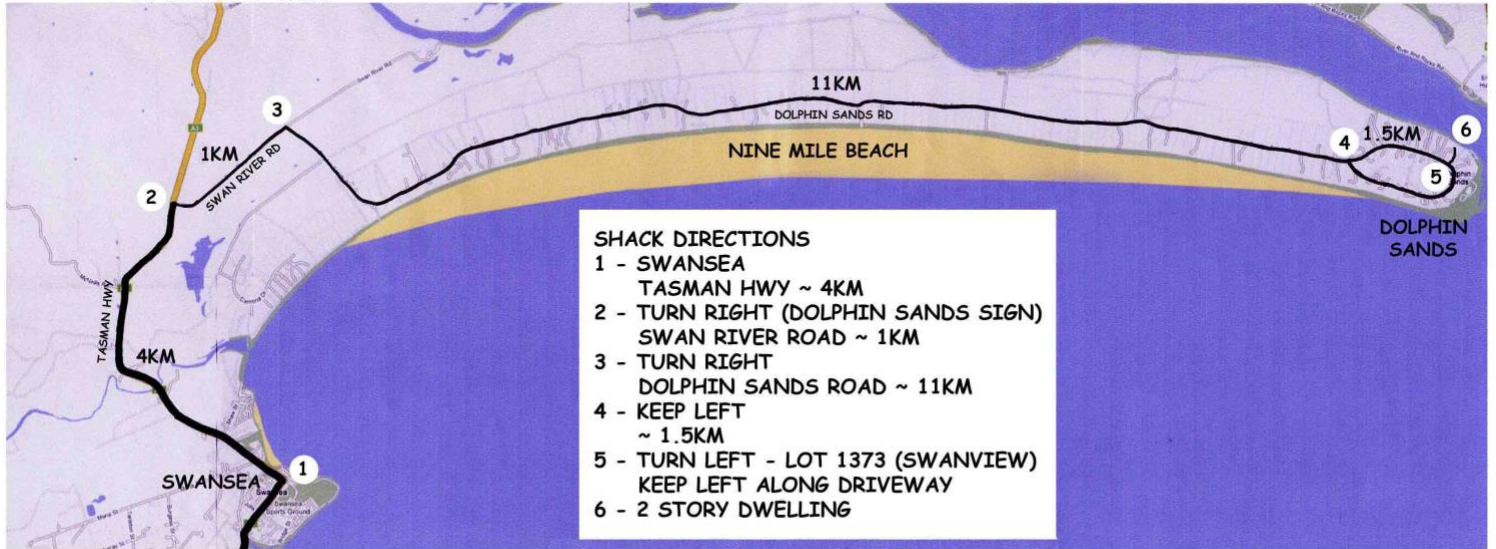

*Come and join us in a relaxed atmosphere, to connect, share story,
have fun and be encouraged in “maturing faithfully”.*

*Address: “Swan View” 1373 Dolphin Sands Road... For more details contact:
Phil J 0419 319 107, Colin B 0488 201 974, Geoff M 0417 360 065*

1 TO BICHENO 43KM

SHACK DIRECTIONS
1 - SWANSEA
TASMAN HWY ~ 4KM
2 - TURN RIGHT (DOLPHIN SANDS SIGN)
SWAN RIVER ROAD ~ 1KM
3 - TURN RIGHT
DOLPHIN SANDS ROAD ~ 11KM
4 - KEEP LEFT
~ 1.5KM
5 - TURN LEFT - LOT 1373 (SWANVIEW)
KEEP LEFT ALONG DRIVEWAY
6 - 2 STORY DWELLING

1 TO HOBART 139KM